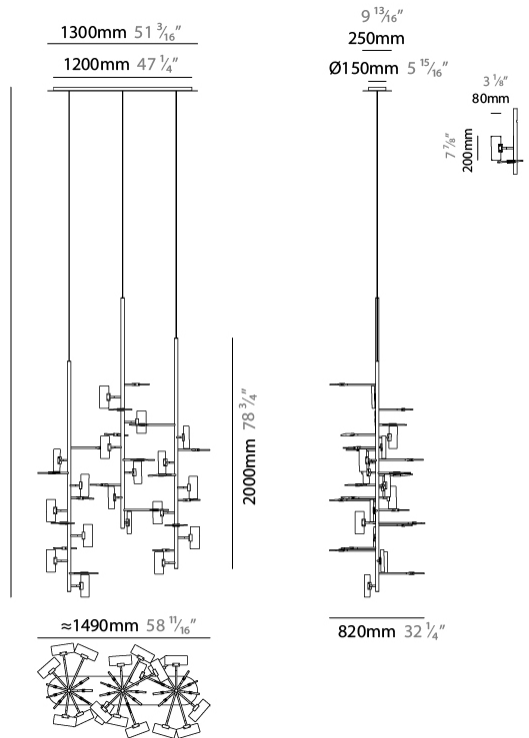

GENERAL

Series: Tree
Partner: Artigja
Division: Design
Installation: Suspension
Product Type: Chandelier
Mounting Location: Ceiling
Light Distribution: Direct / Indirect

PHYSICAL

Shape: Abstract
Length (mm): 1500
Length (in): 59 1/16
Width (mm): 800
Width (in): 31 1/2
Height (mm): 2000
Height (in): 78 3/4
Diffuser: Glass - Clear / Amber / Smoke Gray
Fixture Finish: BBS / BUB / ABR / DRB / DUB / AGD / LBB / DBZ / BBN / PCH / PGO / PBN / WHI / BLK
Accent Finish: CLR / AMB / SMG
Fixture Material: Glass / Metal
Primary Material: Glass

LED

Number of LEDs: 36
Color Temperature (°K): 2700 / 3000 / 4000
Nominal Lumen (lm): 36900 / 37200 / 41040
Lamp Life (hrs): 50000

OPTICAL

RATINGS AND CERTIFICATIONS

Certified By: Certified for North American Standards
IP rating: IP20

GENERAL

Series: Tree
 Partner: Artigja
 Division: Design
 Installation: Suspension
 Product Type: Chandelier
 Mounting Location: Ceiling
 Light Distribution: Direct / Indirect

PHYSICAL

Shape: Abstract
 Length (mm): 1550
 Length (in): 59 ⁷/₁₆
 Width (mm): 1450
 Width (in): 61
 Height (mm): 1000
 Height (in): 39 ³/₈
 Diffuser: Glass - Clear / Amber / Smoke Gray
 Fixture Finish: BBS / BUB / ABR / DRB / DUB / AGD / LBB / DBZ / BBN / PCH / PGO / PBN / WHI / BLK
 Accent Finish: CLR / AMB / SMG
 Fixture Material: Glass / Metal
 Primary Material: Glass