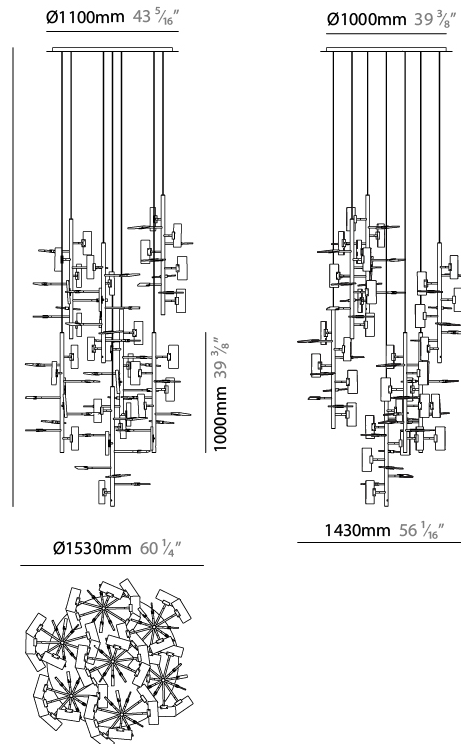

TREE SUSPENSION

D181001-

base number   Color   Finish   Finish
Temperature   Options   Options

1. To build a product code in our configurator select the specify button on the base model # product page
2. To build a manual product code on this datasheet choose from the options listed below in blue font and add the suffix to the base model #

GENERAL

Series: Tree
Partner: Artigja
Division: Design
Installation: Suspension
Product Type: Chandelier
Mounting Location: Ceiling
Light Distribution: Direct / Indirect

PHYSICAL

Shape: Abstract
Length (mm): 1550
Length (in): 59 ⁷/₁₆
Width (mm): 1450
Width (in): 61
Height (mm): 1000
Height (in): 39 ³/₈
Diffuser: Glass - Clear / Amber / Smoke Gray
Fixture Finish: BBS / BUB / ABR / DRB / DUB / AGD / LBB / DBZ / BBN / PCH / PGO / PBN / WHI / BLK
Accent Finish: CLR / AMB / SMG
Fixture Material: Glass / Metal
Primary Material: Glass

ELECTRICAL

Lamp Type: LED
Input Wattage (W): 323.4
Dimming: Dali Dimming / Phase Dimming
Driver Included: Yes
Driver Location: Integrated
Driver Class: Class 2
Input Voltage (V): 120
Output Voltage (V): 12
Upon Request: 0-10V Dimming

LED

Number of LEDs: 77
Color Temperature (°K): 2700 / 3000 / 4000
Nominal Lumen (lm): 47355 / 47740 / 52668
Lamp Life (hrs): 50000

OPTICAL

RATINGS AND CERTIFICATIONS

Certified By: Certified for North American Standards
IP rating: IP20